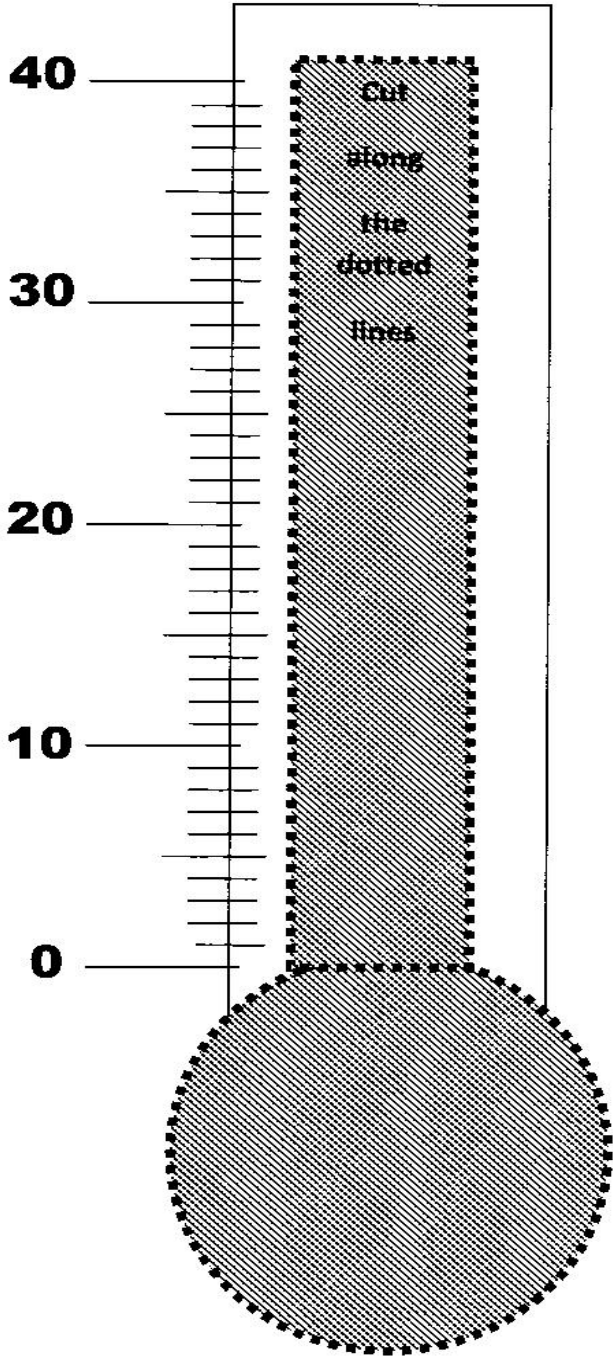

Thermometer

°C

1. Fold along line

Cut this out

Cut along the dotted lines and then color RED

2. Fold along line and tape