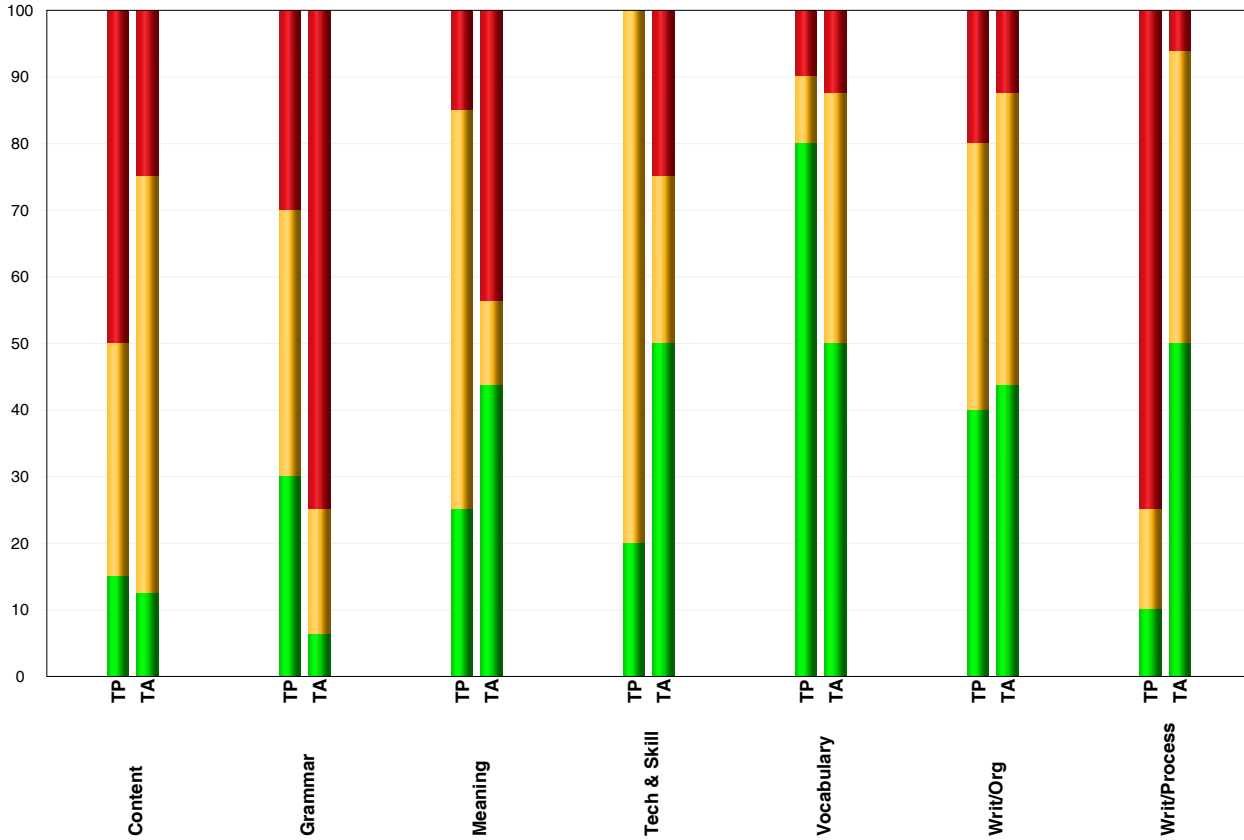

# Class Summary Report

School: JEFFERSON MIDDLE SCHOOL

Test P of PAB (students)  
Teacher: Diana Price  
Class: price3  
Grade: Grade 7  
Subject: Reading/Language Arts

1200005 43 sfl

Test P / 20 students  
Test A / 16 students

Proficiency By Skill  
Not Proficient  
Proficient  
Advanced