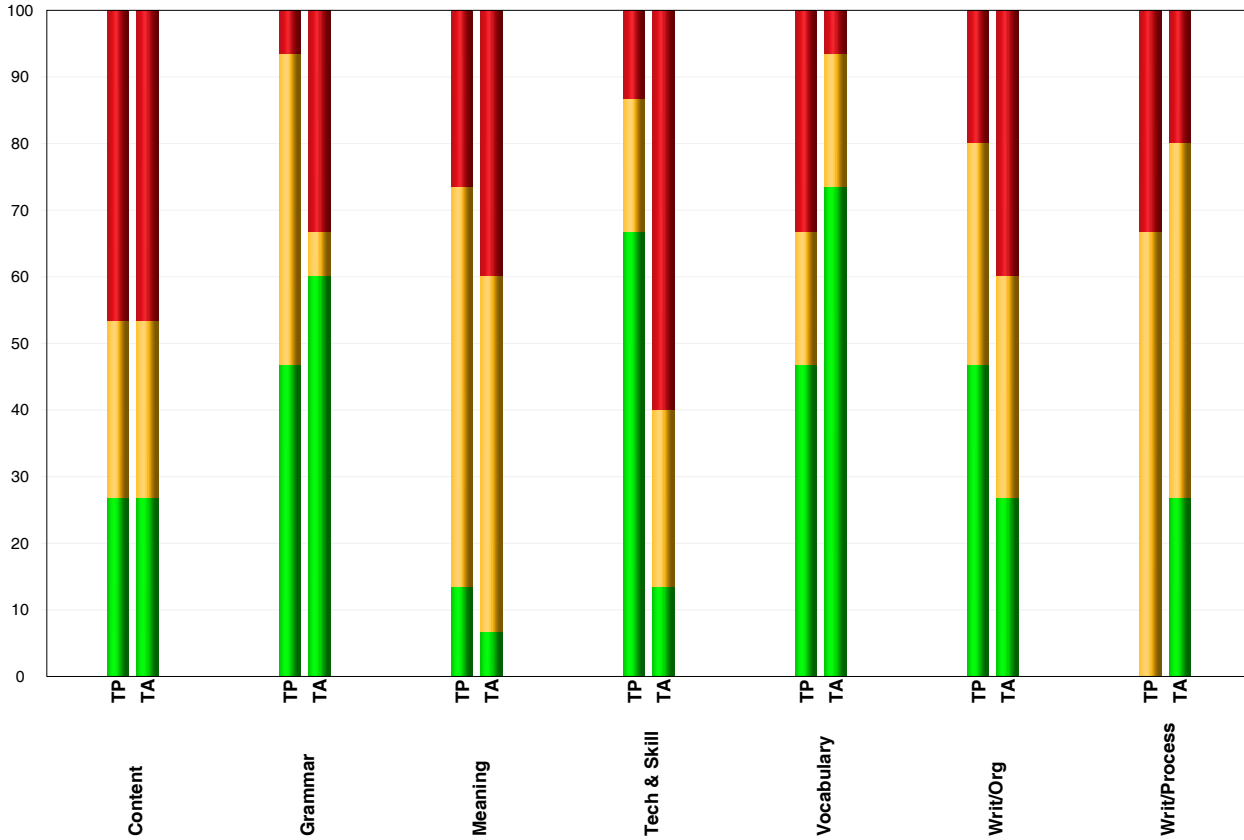

# Class Summary Report

School: JEFFERSON MIDDLE SCHOOL

Test P of PAB (students)  
Teacher: Diana Price  
Class: price1  
Grade: Grade 8  
Subject: Reading/Language Arts

1200006 43 sfl

Test P / 15 students  
Test A / 15 students

Proficiency By Skill

- Not Proficient
- Proficient
- Advanced

# Class Summary Report

School: JEFFERSON MIDDLE SCHOOL

Test P of PAB (students)  
Teacher: Diana Price  
Class: price3  
Grade: Grade 7  
Subject: Reading/Language Arts

1200005 43 sfl

Test P / 20 students  
Test A / 16 students